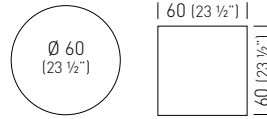

LOL PLUS

The Lol Plus table bases collection is made of steel, the cross is made in die cast aluminum, and provided with flip-top joint. The shape of the base and the flip-top mechanism allow the table to easily fold and stack, space-saving. The available colour palette is common to many Gaber seating collections, guaranteeing tone-on-tone colour co-ordination throughout designed settings rather than lively contrasts, defining various colour combinations between bases, tops and seating.

Top max dimensions / Massima dimensione piano

Available table tops / Piani tavolo disponibili

compactop
laminated
steel slim

Frame Color / Colore Struttura

H74 BLOLP_/_/H74  0.28m³ / 10.0kg / 2pcs

Minimum order 10 pcs each code, unless combined with Gaber table tops.
Ordine minimo 10 pezzi per codice, se non abbinato ai piani Gaber.