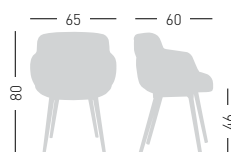

NA not assembled / non assemblato
0,24 m³ - 20 kg.
66x55x63cm.
2 pcs [carton]

Frame Finishing & Codes / Finiture Telai e Codici

cod. 390.00- ----/IKBP00 white/bianca
cod. 390.10- ----/IKBP10 black/nera
cod. 390.00- ----/IMBP00 white/bianca
cod. 390.10- ----/IMBP10 black/nera
cod. 390.00- ----/ISXBP00 white/bianca
cod. 390.10- ----/ISXBP10 black/nera
cod. 390.00- ----/IDKBP00 white/bianca
cod. 390.10- ----/IDKBP10 black/nera

Min. order 4pcs
each code
Ordine min 4pz
per codice

CHOPPY U

Techno-polymer upholstered chair,
swivel on 4-blade, with glides.
Seduta in tecnopolimero rivestita,
girevole su basamento a 4 razze su
piedini.