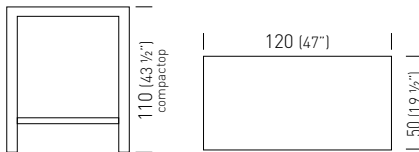

120x50compactop
120x50laminated

TBNKC800.__-__ / H110
TBNKL804.__-__ / H110

0.37m³ / 18kg / 1pc
 0.37m³ / 18kg / 1pc