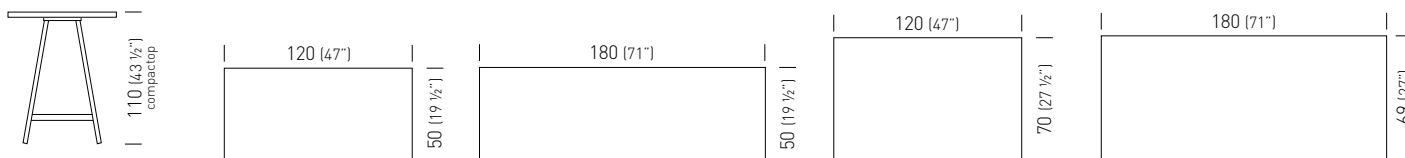

Adatto anche all'uso esterno.

Technopolymer Frame Color / Colore Struttura Tecnopolimero

Compactop Color / Colore Piano Compactop

Special Finishes / Finiture Speciali

Compactop: Special Compactop Surfaces 10 (p. 438) available on demand (min. 5pcs each code).
Special Compactop Surfaces 10 (p. 438) disponibile su richiesta (min. 5pcs per codice).

120x50	TSTPC820.__-_/H110		0.47m ³ / 35kg / 1pc
120x50fullcolor (min 5pcs)	TSTPC821.00-_/H110		0.47m ³ / 35kg / 1pc
120x70	TSTPC822.__-_/H110		0.48m ³ / 36kg / 1pc
120x70fullcolor (min 5pcs)	TSTPC823.00-_/H110		0.48m ³ / 36kg / 1pc
180x50	TSTPC824.__-_/H110		0.60m ³ / 42kg / 1pc
180x50fullcolor (min 5pcs)	TSTPC825.00-_/H110		0.60m ³ / 42kg / 1pc
180x69	TSTPC826.__-_/H110		0.60m ³ / 43kg / 1pc
180x69fullcolor (min 5pcs)	TSTPC827.00-_/H110		0.60m ³ / 43kg / 1pc