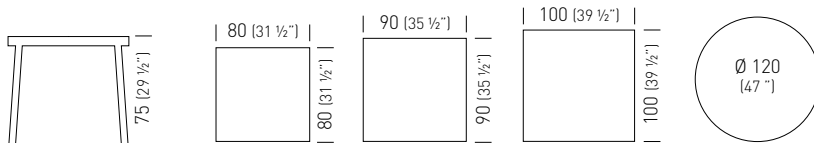

Frame Color / Colore Struttura | Price + € 40,00

Laminated Top Color / Colore Piano Laminato

Special Finishes / Finiture Speciali

Laminated: Special Laminated Surfaces Wood Effect 25 (p. 443) available on demand (min. 5pcs each code)
Special Laminated Surfaces Wood Effect 25 (p. 443) disponibile su richiesta (min. 5pcs per codice)
Special Laminated Surfaces Fenix 25 (p. 444) available on demand (min. 5pcs each code)
Special Laminated Surfaces Fenix 25 (p. 444) disponibile su richiesta (min. 5pcs per codice)

80x80laminated	TLOGL230. __-_-_/H75		0.35m³ / 21kg / 1pc
90x90laminated	TLOGL232. __-_-_/H75		0.46m³ / 22kg / 1pc
100x100laminated	TLOGL234. __-_-_/H75		0.46m³ / 24kg / 1pc
diam. 120laminated	TLOGL236. __-_-_/H75		0.80m³ / 26kg / 1pc