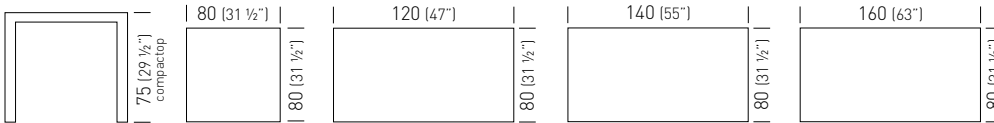

00

Compactop Color / Colore Piano Compactop

00

10

14

Laminated Top Color / Colore Piano Laminato

00

10

F

W

RN

80x80compactop	TPROC500.___/_/H75		0.32m ³ / 24kg / 1pc
80x80laminated	TPROL518.___/_/H75		0.32m ³ / 24kg / 1pc
80x120compactop	TPROC502.___/_/H75		0.43m ³ / 29kg / 1pc
80x120laminated	TPROL520.___/_/H75		0.43m ³ / 29kg / 1pc
80x140compactop	TPROC504.___/_/H75		0.48m ³ / 33kg / 1pc
80x140laminated	TPROL522.___/_/H75		0.48m ³ / 33kg / 1pc
80x160compactop	TPROC506.___/_/H75		0.53m ³ / 38kg / 1pc
80x160laminated	TPROL524.___/_/H75		0.53m ³ / 38kg / 1pc