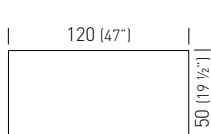

Frame Color / Colore Struttura

Compactop Color / Colore Piano Compactop

Special Finishes / Finiture Speciali

Compactop: Special Compactop Surfaces Fullcolor (p. 437) available on demand (min. 5pcs each code).
Special Compactop Surfaces Fullcolor (p. 437) disponibile su richiesta (min. 5pcs per codice).
Special Compactop Surfaces 10 (p. 438) available on demand (min. 5pcs each code).
Special Compactop Surfaces 10 (p. 438) disponibile su richiesta (min. 5pcs per codice).

120x50 Compactop
120x70 Compactop
180x50 Compactop
180x69 Compactop

TFORC840.___/_/H75
TFORC842.___/_/H75
TFORC844.___/_/H75
TFORC846.___/_/H75

0.47m³ / 28kg / 1pc
0.48m³ / 32kg / 1pc
0.80m³ / 39kg / 1pc
0.80m³ / 42kg / 1pc