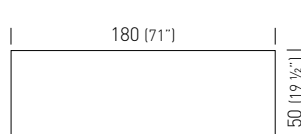

Frame Color / Colore Struttura

Compactop Color / Colore Piano Compactop

Special Finishes / Finiture Speciali

Compactop: Special Compactop Surfaces Fullcolor (p. 437) available on demand (min. 5pcs each code).
Special Compactop Surfaces Fullcolor (p. 437) disponibile su richiesta (min. 5pcs per codice).
Special Compactop Surfaces 10 (p. 438) available on demand (min. 5pcs each code).
Special Compactop Surfaces 10 (p. 438) disponibile su richiesta (min. 5pcs per codice).