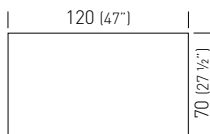

Frame Color / Colore Struttura

Compactop Color / Colore Piano Compactop

Special Finishes / Finiture Speciali

Compactop: Special Compactop Surfaces Fullcolor (p. 437) available on demand (min. 5pcs each code).
Special Compactop Surfaces Fullcolor (p. 437) disponibile su richiesta (min. 5pcs per codice).
Special Compactop Surfaces 10 (p. 438) available on demand (min. 5pcs each code).
Special Compactop Surfaces 10 (p. 438) disponibile su richiesta (min. 5pcs per codice).

120x50 Compactop
120x70 Compactop
180x50 Compactop
180x69 Compactop

TFORC840.___/_/H75
TFORC842.___/_/H75
TFORC844.___/_/H75
TFORC846.___/_/H75

0.47m³ / 28kg / 1pc
0.48m³ / 32kg / 1pc
0.80m³ / 39kg / 1pc
0.80m³ / 42kg / 1pc