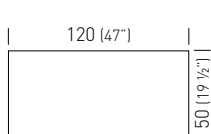

Frame Color / Colore Struttura

Compactop Color / Colore Piano Compactop

Special Finishes / Finiture Speciali

Compactop: Special Compactop Surfaces Fullcolor (p. 437) available on demand (min. 5pcs each code).
Special Compactop Surfaces Fullcolor (p. 437) disponibile su richiesta (min. 5pcs per codice).
Special Compactop Surfaces 10 (p. 438) available on demand (min. 5pcs each code).
Special Compactop Surfaces 10 (p. 438) disponibile su richiesta (min. 5pcs per codice).

120x50 Compactop
120x70 Compactop
180x50 Compactop
180x69 Compactop

TFORC840.___/_/H75
TFORC842.___/_/H75
TFORC844.___/_/H75
TFORC846.___/_/H75

0.47m³ / 28kg / 1pc
0.48m³ / 32kg / 1pc
0.80m³ / 39kg / 1pc
0.80m³ / 42kg / 1pc