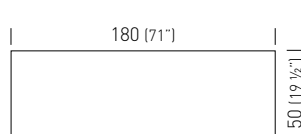

120x50 Compactop
120x70 Compactop
180x50 Compactop
180x69 Compactop

TFORC840.___/_/H75
TFORC842.___/_/H75
TFORC844.___/_/H75
TFORC846.___/_/H75

0.47m³ / 28kg / 1pc
0.48m³ / 32kg / 1pc
0.80m³ / 39kg / 1pc
0.80m³ / 42kg / 1pc