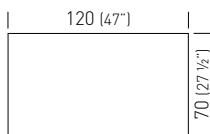

Frame Color / Colore Struttura

Compactop Color / Colore Piano Compactop

Special Finishes / Finiture Speciali

Compactop: Special Compactop Surfaces Fullcolor (p. 437) available on demand (min. 5pcs each code).
Special Compactop Surfaces Fullcolor (p. 437) disponibile su richiesta (min. 5pcs per codice).
Special Compactop Surfaces 10 (p. 438) available on demand (min. 5pcs each code).
Special Compactop Surfaces 10 (p. 438) disponibile su richiesta (min. 5pcs per codice).

120x50 Compactop
120x70 Compactop
180x50 Compactop
180x69 Compactop

TFORC840.___/_/H75
TFORC842.___/_/H75
TFORC844.___/_/H75
TFORC846.___/_/H75

0.47m³ / 28kg / 1pc
0.48m³ / 32kg / 1pc
0.80m³ / 39kg / 1pc
0.80m³ / 42kg / 1pc