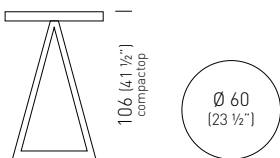

60x60 laminated	TGLTL557._._/H74		0.33m ³ / 10.5kg / 1pc
diam.60 laminated	TGLTL556._._/H74		0.33m ³ / 9.5kg / 1pc
diam.70 laminated	TGLTL558._._/H74		0.35m ³ / 10.5kg / 1pc
60x60 compactop	TGLTC543._._/H74		0.33m ³ / 10.0kg / 1pc
diam.60 compactop	TGLTC540._._/H74		0.33m ³ / 9.5kg / 1pc
diam.70 compactop	TGLTC546._._/H74		0.35m ³ / 10.5kg / 1pc