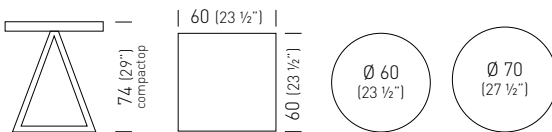

60x60 laminated	TGLTL557._._/H74		0.33m ³ / 10.5kg / 1pc
diam.60 laminated	TGLTL556._._/H74		0.33m ³ / 9.5kg / 1pc
diam.70 laminated	TGLTL558._._/H74		0.35m ³ / 10.5kg / 1pc
60x60 compactop	TGLTC543._._/H74		0.33m ³ / 10.0kg / 1pc
diam.60 compactop	TGLTC540._._/H74		0.33m ³ / 9.5kg / 1pc
diam.70 compactop	TGLTC546._._/H74		0.35m ³ / 10.5kg / 1pc