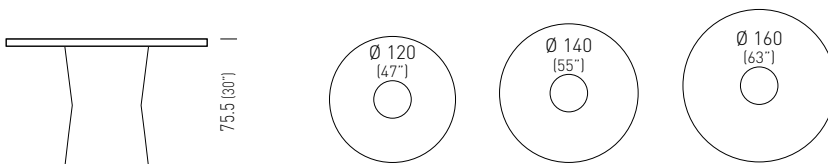

Frame Color / Colore Struttura

Compactop Color / Colore Piano Compactop

Special Compactop Color / Colore Piano Special Compactop

Laminated Top Color Wood Effect / Colore Piano Laminato Wood Effect

diam. 120 laminated	TNIDL921. __-_/H75		0.61m ³ / 70kg / 1pc
diam. 140 laminated	TNIDL923. __-_/H75		0.65m ³ / 73kg / 1pc
diam. 160 laminated	TNIDL925. __-_/H75		0.69m ³ / 77kg / 1pc

diam. 120 compactop	TNIDC901. __-_/H74		0.61m ³ / 79kg / 1pc
diam. 140 compactop	TNIDC905. __-_/H74		0.65m ³ / 82kg / 1pc
diam. 160 compactop	TNIDC909. __-_/H74		0.69m ³ / 84kg / 1pc

CONTAINER OPTION
OPZIONE CONTENITORE
Container/vase white on white
base and black on black base.
Vaso/contenitore bianco su base bianca
e nero su base nera.

Deep/Profondità 35cm
Diam 40cm
Edge/Bordo 2cm