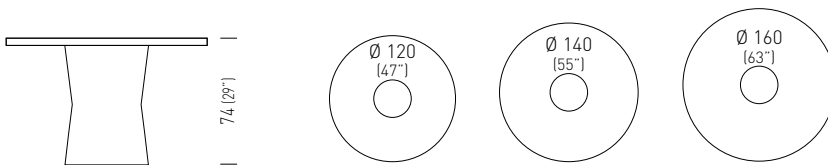

Frame Color / Colore Struttura

Compactop Color / Colore Piano Compactop

Special Compactop Color / Colore Piano Special Compactop

Laminated Top Color Wood Effect / Colore Piano Laminato Wood Effect

diam. 120 laminated	TNIDL921. __-_/H75		0.61m ³ / 70kg / 1pc
diam. 140 laminated	TNIDL923. __-_/H75		0.65m ³ / 73kg / 1pc
diam. 160 laminated	TNIDL925. __-_/H75		0.69m ³ / 77kg / 1pc

diam. 120 compactop	TNIDC901. __-_/H74		0.61m ³ / 79kg / 1pc
diam. 140 compactop	TNIDC905. __-_/H74		0.65m ³ / 82kg / 1pc
diam. 160 compactop	TNIDC909. __-_/H74		0.69m ³ / 84kg / 1pc

CONTAINER OPTION
OPZIONE CONTENITORE
Container/vase white on white
base and black on black base.
Vaso/contenitore bianco su base bianca
e nero su base nera.

Deep/Profondità 35cm
Diam 40cm
Edge/Bordo 2cm