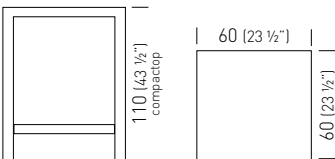

60x60compactop

TCLAC640. __- __/H110

0.20m³ / 21kg / 1pc

60x60laminated

TCLAL650. __- __/H110

0.20m³ / 21kg / 1pc

60x60fullcolor (min 5pcs)

TCLAC641.00- __/H110

0.20m³ / 21kg / 1pc

Special Compactop

Special Lam. Wood Effect