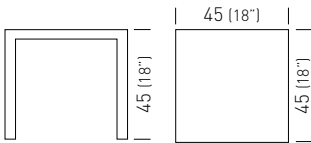

45x45

TMINT024._/H45

0.13m³ / 8kg / 2pcs