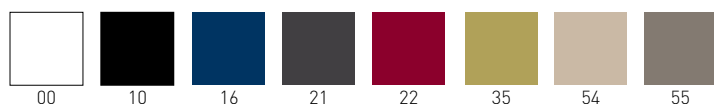

Steel top and frame colors / Colori piani Steel e struttura