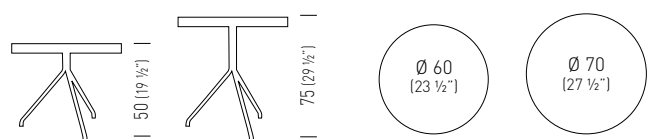

The Lol table collection is intended for outdoor use; youthfully simple and sunny, its design blends in discreetly with either the most sparkling or the most sober environments. The table tops with fire resistant composite material core, as well as the bases, are available with three or four spokes, are made up of a metal structure treated for outdoor use, and with a matt finish. The available colour palette is common to many Gaber seating collections, guaranteeing tone-on-tone colour co-ordination throughout designed settings rather than lively contrasts, defining various colour combinations between bases, tops and seating.

Steel top and frame colors / Colori piani Steel e struttura

diam.60 Steel TLL31034.\_.\_/H50 0.23m<sup>3</sup> / 10.5kg / 1pc  
 diam.70 Steel TLL31036.\_.\_/H50 0.25m<sup>3</sup> / 11.0kg / 1pc

diam.60 Steel TLL31034.\_.\_/H75 0.33m<sup>3</sup> / 11.0kg / 1pc  
 diam.70 Steel TLL31036.\_.\_/H75 0.35m<sup>3</sup> / 11.5kg / 1pc