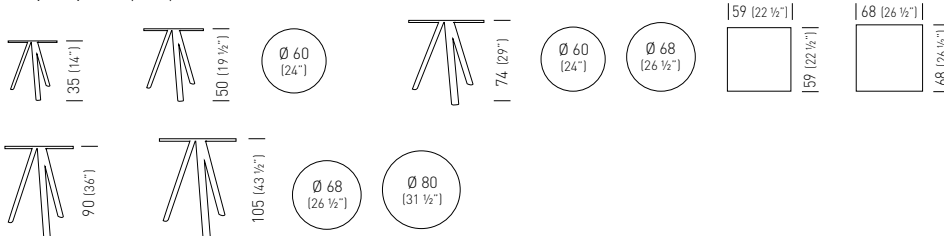

diam.60 Laminated	TNORL427.___/3H35		0.20m³ / 13kg / 1pc
diam.60 Laminated	TNORL427.___/3H50		0.20m³ / 13kg / 1pc
diam.60 Laminated	TNORL427.___/3H74		0.20m³ / 13.20kg / 1pc
diam.70 Laminated	TNORL480.___/3H74		0.20m³ / 13.20kg / 1pc
60x60 Laminated	TNORL429.___/3H74		0.20m³ / 16.20kg / 1pc
70x70 Laminated	TNORL481.___/3H74		0.20m³ / 16.20kg / 1pc
diam.70 Laminated	TNORL480.___/3H90		0.20m³ / 13.5kg / 1pc
diam.80 Laminated	TNORL482.___/3H90		0.22m³ / 17kg / 1pc
diam.70 Laminated	TNORL480.___/3H105		0.20m³ / 13.7kg / 1pc
diam.80 Laminated	TNORL482.___/3H105		0.22m³ / 18kg / 1pc

Compactop / Compactop