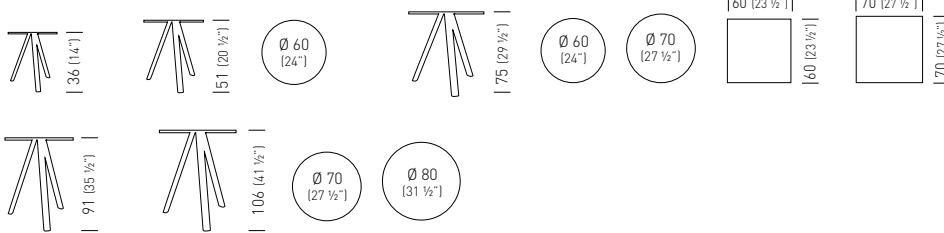

Compactop Color / Colore Piano Compactop

Laminated Top Color / Colore Piano Laminato

Special Finishes / Finiture Speciali

Compactop: Standard Compactop Surfaces (p. 436) available on demand (min. 5pcs each code)
Standard Compactop Surfaces (p. 436) disponibile su richiesta (min. 5pcs per codice)
Special Compactop Surfaces 10 (p. 438) available on demand (min. 5pcs each code).
Special Compactop Surfaces 10 (p. 438) disponibile su richiesta (min. 5pcs per codice).
Special Compactop Surfaces Fullcolor (p.437) white available on demand (min. 5pcs each code).
Special Compactop Surfaces Fullcolor (p.437) bianco disponibile su richiesta (min. 5pcs per codice).

Laminated: Special Laminated Surfaces Wood Effect 25 (p. 443) available on demand (min. 5pcs each code)
Special Laminated Surfaces Wood Effect 25 (p. 443) disponibile su richiesta (min. 5pcs per codice)
Special Laminated Surfaces Fenix 25 (p. 444) available on demand (min. 5pcs each code)
Special Laminated Surfaces Fenix 25 (p. 444) disponibile su richiesta (min. 5pcs per codice)

Laminated / Laminato