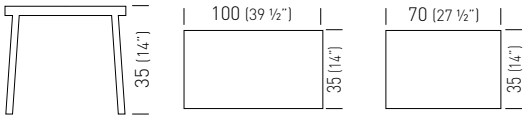

F

Top Color / Colore Piano

00

10

14

Fullcolor

100x35  
70x35

TSTEC118.\_\_-\_/H35  
TSTEC094.\_\_-\_/H35