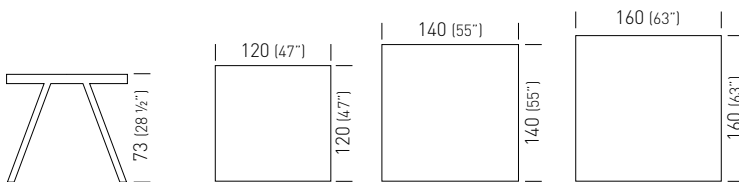

120x120Compactop
140x140Compactop
160x160Compactop

TSROC283.___/H73
TSROC289.___/H73
TSROC295.___/H73

0.71m³ / 39kg / 1pc
 0.90m³ / 49kg / 1pc
 1.1m³ / 59kg / 1pc

Frame colors / Colori struttura

Compactop Color / Colore Piano Compactop

Special Compactop Color / Colore Piano Special Compactop