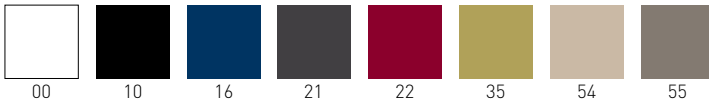

Waiting areas and Coffee Table, Compactop with three metal legs frame.
Tavolino attesa con piano in Compactop e struttura a tre gambe in metallo.

Frame colors / Colori struttura

Compactop Color / Colore Piano Compactop