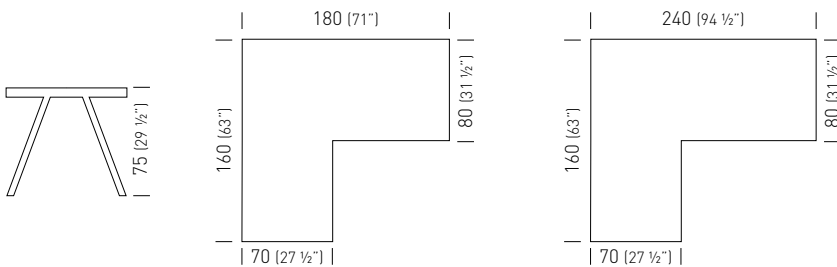

Option: Cod. 1101
Cable Routing Option,
anodized Aluminum 8x8 cm,
black brush
Opzione Passacavi,
Alluminio anodizzato 8x8 cm
spazzolina nera

Option: Cod. ACCV030_...
Metal Fairlead Solution
Tubo metallico passacavi

80x180laminated   TSRDL330._-_/H75   0.65m³ / 53kg / 1pc
80x240laminated   TSRDL331._-_/H75   0.95m³ / 61.5kg / 1pc

Colors / Colori