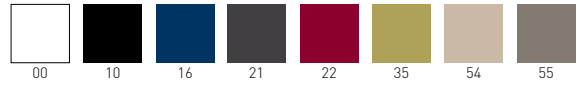

Frame colors / Colori struttura