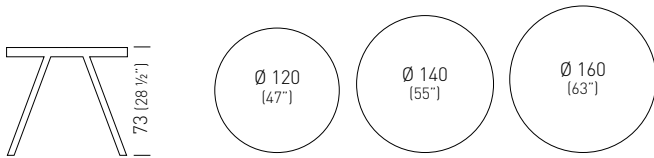

SURFY OUTDOOR 2027 ROUND

diam. 120Compactop
diam. 140Compactop
diam. 160Compactop

TSROC280.___/H73
TSROC286.___/H73
TSROC292.___/H73

0.71m³ / 35kg / 1pc
 0.90m³ / 41kg / 1pc
 1.1m³ / 49kg / 1pc