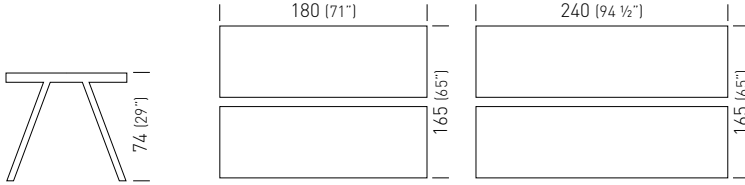

SURFY DESK BRIDGE 2027

Frame colors / Colori struttura

Laminated Top Color / Colore Piano Laminato

Option: Cod. 1101
Cable Routing Option,
anodized Aluminum 8x8 cm,
black brush
Opzione Passacavi,
Alluminio anodizzato 8x8 cm
spazzolina nera

Option: Cod. ACCV030_...
Metal Fairlead Solution
Tubo metallico passacavi

165x180laminated   TSRDL314._-_/H74   0.90m³ / 87kg / 1pc
165x240laminated   TSRDL316._-_/H74   1.20m³ / 109kg / 1pc

Table Extension (Specify the required version) / Modulo Aggiuntivo (Specificare la composizione richiesta)

165x180laminated   TSRDL315._-_/H74   0.40m³ / 77kg / 1pc
165x240laminated   TSRDL317._-_/H74   0.50m³ / 99kg / 1pc

Colors / Colori

SURFY DESK 2027 L VERSION

Frame colors / Colori struttura

Laminated Top Color / Colore Piano Laminato

Option: Cod. 1101
Cable Routing Option,
anodized Aluminum 8x8 cm,
black brush
Opzione Passacavi,
Alluminio anodizzato 8x8 cm
spazzolina nera

Option: Cod. ACCV030_...
Metal Fairlead Solution
Tubo metallico passacavi

80x180laminated   TSRDL330._-_/H75   0.65m³ / 53kg / 1pc
80x240laminated   TSRDL331._-_/H75   0.95m³ / 61.5kg / 1pc

Colors / Colori