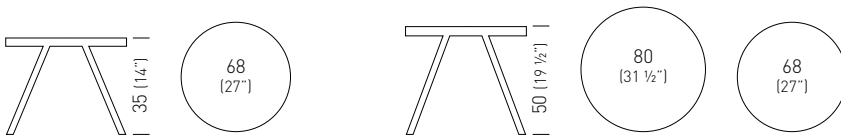

Frame colors / Colori struttura

Compactop Color / Colore Piano Compactop

diam.68 compactop	TSROC278.___/H35	0.15m <sup>3</sup> / 11kg / 1pc
diam.68 fullcolor (min 5pcs)	TSROC279.___/H35	0.15m <sup>3</sup> / 11kg / 1pc
diam.68 compactop	TSROC278.___/H50	0.15m <sup>3</sup> / 11.50kg / 1pc
diam.68 fullcolor (min 5pcs)	TSROC279.___/H50	0.15m <sup>3</sup> / 11.50kg / 1pc
diam.80 compactop	TSROC297.___/H50	0.18m <sup>3</sup> / 14kg / 1pc
diam.80 fullcolor (min 5pcs)	TSROC298.___/H50	0.18m <sup>3</sup> / 14kg / 1pc