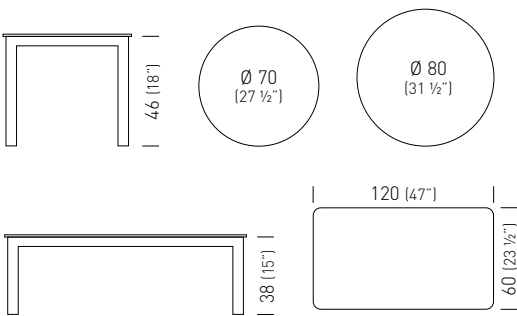

Frame Color / Colore Struttura

20 mm
(0.78")
DOUBLE-RADIUS STRAIGHT-EDGE
COSTA RETTA BISELLATA

MBC
BIANCO CARRARA

MNM
NERO MARQUINA

MVG
VERDE GUATEMALA

MED
EMPERADOR DARK

diam. 70
diam. 80
60x120

TTAGM403._._/H45
TTAGM404._._/H45
TTAGM405._._/H37

0.55m³ / 25kg / 1pc
0.55m³ / 31kg / 1pc
0.50m³ / 42kg / 1pc

Tag Porcelain

Ilaria Marelli Design

Tag is a coffee table suitable for waiting areas, made with a minimal design metal frame.

The Porcelain stoneware tops stand out for their excellent technical performance, ideal for the most delicate uses where maximum hygiene and resistance must be guaranteed. Porcelain tops are compatible with foodstuffs, resistant to fungi and molds, suitable for both indoor and outdoor use, resistant to frost, heat and high temperatures, they can be cleaned very easily while maintaining the characteristics of the surface.

Frame Color / Colore Struttura

diam. 70	TTAGP407. __-__ /H45		1.3m ³ / 180kg / 10pcs
diam. 80	TTAGP408. __-__ /H45		1.3m ³ / 225kg / 10pcs
60x120	TTAGP409. __-__ /H37		1.3m ³ / 310kg / 10pcs

Min. order 10pcs
each code
Ordine min 10pz
per codice