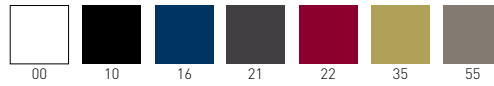

Frame colors Colori struttura

Melamine Cabinets Color Colore Mobili Melaminico