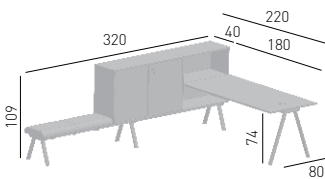

Unassembled structure, individual modules assembled.
Struttura non assemblata, singoli moduli assemblati.

1,14 m³
122,1 kg.

Finishing & Codes / Finiture e Codici

Melamine Cabinets / Mobili in Melaminico

cod. **WRKMD1DP.00.00-_(K)_/PK_**
cod. **WRKMD1DP.00.00-_(E)_/PK_**
cod. **WRKMD1DP.00.00-_(B)_/PK_**
cod. **WRKMD1DP.00.00-_(P)_/PK_**
cod. **WRKMD1DP.00.00-_(DK)_/PK_**

Melamine Laquered Cabinets / Mobili in Melaminico Laccato

cod. **WRKQD1DP.00.00-_(K)_/PK_**
cod. **WRKQD1DP.00.00-_(E)_/PK_**
cod. **WRKQD1DP.00.00-_(B)_/PK_**
cod. **WRKQD1DP.00.00-_(P)_/PK_**
cod. **WRKQD1DP.00.00-_(DK)_/PK_**