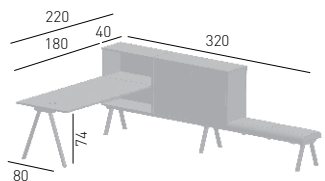

Unassembled structure, individual modules assembled.
Struttura non assemblata, singoli moduli assemblati.

1,14 m³
122,1 kg.

Finishing & Codes / Finiture e Codici

Melamine Cabinets / Mobili in Melaminico

cod. **WRKMD1SP.00.00-_(K)_/PK_**
cod. **WRKMD1SP.00.00-_(E)_/PK_**
cod. **WRKMD1SP.00.00-_(B)_/PK_**
cod. **WRKMD1SP.00.00-_(P)_/PK_**
cod. **WRKMD1SP.00.00-_(DK)_/PK_**

Melamine Laquered Cabinets / Mobili in Melaminico Laccato

cod. **WRKQD1SP.00.00-_(K)_/PK_**
cod. **WRKQD1SP.00.00-_(E)_/PK_**
cod. **WRKQD1SP.00.00-_(B)_/PK_**
cod. **WRKQD1SP.00.00-_(P)_/PK_**
cod. **WRKQD1SP.00.00-_(DK)_/PK_**