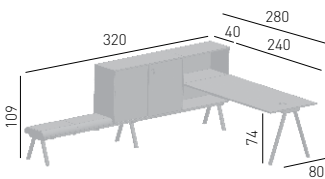

Unassembled structure, individual modules assembled.
Struttura non assemblata, singoli moduli assemblati.

1,14 m³
132,1 kg.

Finishing & Codes / Finiture e Codici

Melamine Cabinets / Mobili in Melaminico

cod. **WRKMD2DP.00-00-_(K)/PK_**

cod. **WRKMD2DP.00-00-_(E)/PK_**

cod. **WRKMD2DP.00-00-_(B)/PK_**

cod. **WRKMD2DP.00-00-_(P)/PK_**

cod. **WRKMD2DP.00-00-_(DK)/PK_**

Melamine Laquered Cabinets / Mobili in Melaminico Laccato

cod. **WRKQD2DP._-00-_(K)/PK_**

cod. **WRKQD2DP._-00-_(E)/PK_**

cod. **WRKQD2DP._-00-_(B)/PK_**

cod. **WRKQD2DP._-00-_(P)/PK_**

cod. **WRKQD2DP._-00-_(DK)/PK_**