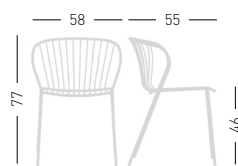

stackable / impilabile (4pcs)
A assembled / assemblato

0,32 m³ - 28 kg.
59x65x85 cm.
4 pcs [carton]

Frame Finishing & Codes / Finiture Telai e Codici

cod. 77.__/A

Min. order 4pcs
each code
Ordine min 4pz
per codice