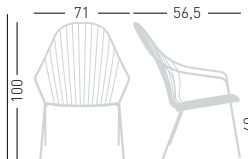

stackable / impilabile (4pcs)
A assembled / assemblato

0,72 m³ - 25,8 kg.
80x120x75cm.
2 pcs [carton]

Frame Finishing & Codes / Finiture Telai e Codici

cod. 79.--/A

AMITHA ROCKING LOUNGE

Rocking chair in a rodged metal frame on natural oak rockers.
Sedia a dondolo con struttura aerea in metallo e pattini in legno di rovere naturale.