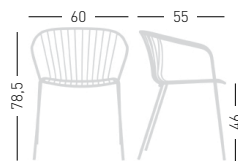

stackable / impilabile (4pcs)
A assembled / assemblato

0,32 m³ - 29,5 kg.
59x65x85 cm.
4 pcs [carton]

Frame Finishing & Codes / Finiture Telai e Codici

cod. 78.__/A

Min. order 4pcs
each code
Ordine min 4pz
per codice