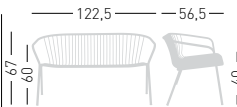

stackable / impilabile (4pcs)
A assembled / assemblato

0,72 m³ - 39,4 kg
80x120x75cm
2 pcs [carton]

Frame Finishing & Codes / Finiture Telai e Codici

cod. 81.--/A