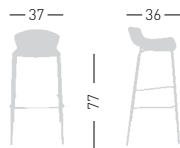

stackable / impilabile (5pcs)

NA not assembled / non assemblato

0,240 m³ - 19,8 kg.
91x59x43cm.
4 pcs [carton]

Frame Finishing & Codes / Finiture Telai e Codici

cod. 58.-- / 77 NA chromed/cromata

cod. 58.-- / 77 NAN black painted/verniciato nero

cod. 58.-- / 77 NAB white painted/verniciato bianco