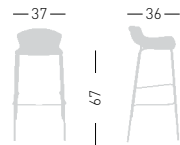

stackable / impilabile (5pcs)

NA not assembled / non assemblato

0,240 m³ - 19 kg.
91x59x43cm.
4 pcs [carton]

Frame Finishing & Codes / Finiture Telai e Codici

cod. 58.-- / 67 NA chromed/cromata

cod. 58.-- / 67 NAN black painted/verniciato nero

cod. 58.-- / 67 NAB white painted/verniciato bianco