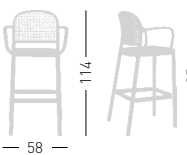

A assembled / assemblato

0,43 m³ - 7 kg.
60x61x118cm.
1 pcs [carton]

Frame Finishing & Codes / Finiture Telai e Codici

cod. 243.-- /A