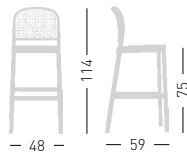

A assembled / assemblato

0,43 m³ - 6,5 kg.
60x61x118cm.
1 pcs [carton]

Frame Finishing & Codes / Finiture Telai e Codici

cod. 242.-- /A