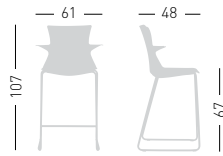

TEMA ST 67

Techno-polymer shell, steel sled frame.
Scocca in tecnopolimero, telaio slitta in metallo.

stackable / impilabile (4pcs)
NA not assembled / non assemblato

Frame Finishing & Codes / Finiture Telai e Codici

cod. 195.____/67ST chromed/cromata
cod. 195.____/67STB white painted/verniciato bianco
cod. 195.____/67STN black painted/verniciato nero