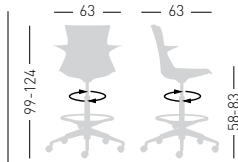

NA not assembled / non assemblato

0,23 m³ - 11,6 kg.
65x54x62cm
4 pcs [carton]

Frame Finishing & Codes / Finiture Telai e Codici

cod. 195.--/HS05RN black painted/verniciata nera
cod. 195.--/HS05R polished/pulita