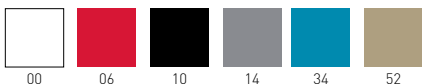

Available colors / Colori disponibili