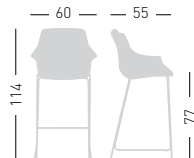

NA not assembled / non assemblato
1,24 m³ - 30,4 kg.
1x 64x59x86cm
4x 66x55x63cm
4 pcs [carton]

Frame Finishing & Codes / Finiture Telai e Codici

cod.171.--/IE76ST chromed/cromata
cod.171.--/IE76STB white/bianco
cod.171.--/IE76STN black/nero

cod.171.--/IK76ST chromed/cromata
cod.171.--/IK76STB white/bianco
cod.171.--/IK76STN black/nero

cod.171.--/IDK76ST chromed/cromata
cod.171.--/IDK76STB white/bianco
cod.171.--/IDK76STN black/nero

cod.171/ITC76ST chromed/cromata
cod.171/ITC76STB white/bianco
cod.171/ITC76STN black/nero

Fabric required
Fabbisogno di tessuto
1 pcs: Lin Mtrs 1,3 (h1,40)

Min. order 4pcs
each code
Ordine min 4pz
per codice