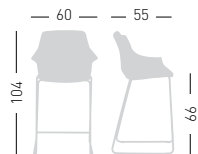

NA not assembled / non assemblato

0,50 m³ - 27,0 kg.
64x59x86cm

60x56x51cm
4 pcs (carton)

Frame Finishing & Codes / Finiture Telai e Codici

cod.171.--/66ST chromed/cromata
cod.171.--/66STB white/bianco
cod.171.--/66STN black/nero