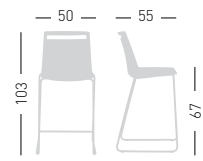

stackable / impilabile (6pcs)
NA not assembled / non assemblato

0,50 m³ - 25,5 kg.
64x59x86cm.
60x56x51cm.
4 pcs [carton]

Frame Finishing & Codes / Finiture Telai e Codici

cod. 196.-- /66ST chromed/cromata
cod. 196.-- /66STB white painted/verniciato bianco
cod. 196.-- /66STN black painted/verniciato nero

AKAMI CUSHION / CUSCINO

Upholstered cushion. Cuscino tappezzato.

Available fabric. Tessuti disponibili.

B, E, K, DK
COM fabric / Tessuto cliente TC