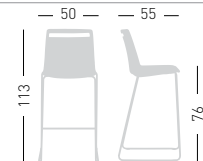

stackable / impilabile (6pcs)
NA not assembled / non assemblato

0,50 m³ - 27,0 kg.
64x59x86cm.
60x56x51cm.
4 pcs [carton]

Frame Finishing & Codes / Finiture Telai e Codici

cod. 196.-- /76ST chromed/cromata
cod. 196.-- /76STB white painted/verniciato bianco
cod. 196.-- /76STN black painted/verniciato nero

AKAMI ST 66

Techno-polymer seat and chromed or outdoor painted stackable frame. Sgabello con seduta in tecnopolimero e telaio impilabile in metallo cromato o verniciato per esterno.