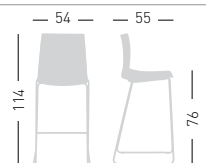

stackable / impilabile (6pcs)

NA not assembled / non assemblato

0,50 m³ - 26,8 kg.
64x59x86cm

60x56x51cm
4 pcs [carton]

Frame Finishing & Codes / Finiture Telai e Codici

cod.362.--/76ST chromed/cromata

cod.362.--/76STB white painted/verniciato bianco

cod.362.--/76STN black painted/verniciato nero

KANVAS ST 66

Techno-polymer seat and chromed or outdoor painted stackable frame. Sgabello impilabile con seduta in tecnopolimero e telaio in metallo cromato o verniciato per esterno.