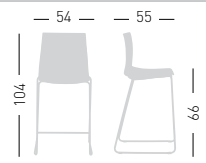

stackable / impilabile (6pcs)

NA not assembled / non assemblato

0,50 m³ - 25,5 kg.
64x59x86cm

60x56x51cm
4 pcs [carton]

Frame Finishing & Codes / Finiture Telai e Codici

cod.362.--/66ST chromed/cromata

cod.362.--/66STB white painted/verniciato bianco

cod.362.--/66STN black painted/verniciato nero