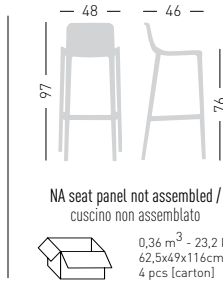

ISIDORO UPHOLSTERED IMBOTTITI

Available coverings / Finiture disponibili
Aurea eco-leather / Ecopelle Aurea **E** (4pcs min.)
King fabric / Tessuto King **K** (4pcs min.)
Maglia fabric / Tessuto Maglia **MG** (4pcs min.)
Silvertex Fabric / Tessuto Silvertex **SX** (4pcs min.)
COM fabric / Tessuto cliente **TC** (10pcs min.)

ISIDORO 76 UPHOLSTERED

Upholstered co-injected metal-polymer stool.
Sgabello in co-iniezione polimero-metallo rivestito.

0,36 m³ - 23,2 kg.
62,5x49x116cm.
4 pcs [carton]

Frame Finishing & Codes / Finiture Telai e Codici

cod.382.---.---/IE76A
cod.382.---.---/IK76A
cod.382.---.---/IMG76A
cod.382.---.---/ISX76A

cod.382.---.---/ITC76A COM fabric/tessuto cliente

Fabric required
Fabbisogno di tessuto
2 pcs: Lin Mtrs 1 (h1,40)

COM fabric min. order
10pcs each code
Tessuto cliente TC ordine
min. 10pz per codice

Min. order 4pcs
each code
Ordine min 4pz
per codice

Glossy back coverings colors can be combined with the stool frame.
I colori dei retro-schienali lucidi possono essere abbinati al telaio sgabello.

ISIDORO 66 UPHOLSTERED

Upholstered co-injected metal-polymer stool.
Sgabello in co-iniezione polimero-metallo rivestito.

0,36 m³ - 22,4 kg.
62,5x49x116cm.
4 pcs [carton]

Frame Finishing & Codes / Finiture Telai e Codici

cod.382.---.---/IE66A
cod.382.---.---/IK66A
cod.382.---.---/IMG66A
cod.382.---.---/ISX66A

cod.382.---.---/ITC66A COM fabric/tessuto cliente

Fabric required
Fabbisogno di tessuto
2 pcs: Lin Mtrs 1 (h1,40)

COM fabric min. order
10pcs each code
Tessuto cliente TC ordine
min. 10pz per codice

Min. order 4pcs
each code
Ordine min 4pz
per codice

Glossy back coverings colors can be combined with the stool frame.
I colori dei retro-schienali lucidi possono essere abbinati al telaio sgabello.