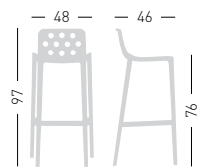

stackable / impilabile (6pcs)
A assembled / assemblato

Frame Finishing & Codes / Finiture Telai e Codici

cod.382.--/76A