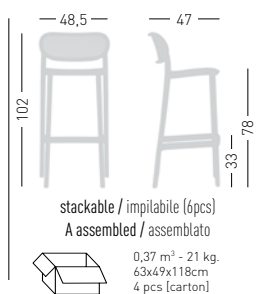

NUSTA STOOL 78

Stackable techno-polymer stool.
Sgabello impilabile in tecnopolimero.

Frame Finishing & Codes / Finiture Telai e Codici

cod. 356.____/78A