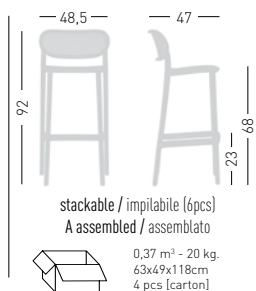

NUSTA STOOL 68

Stackable techno-polymer stool.
Sgabello impilabile in tecnopolimero.

Frame Finishing & Codes / Finiture Telai e Codici

cod. 356.____/68A