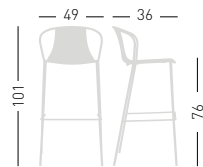

stackable / impilabile (4pcs)
A assembled / assemblato

0,41 m³ - 24,4 kg.
60x59x116cm.
4 pcs [carton]

Frame Finishing & Codes / Finiture Telaio e Codici

cod. 189. __/76A_