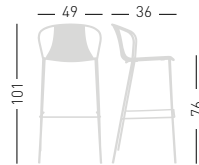

A assembled / assemblato

0,41 m³ - 13,5 kg.
60x59x116cm.
2 pcs [carton]

Frame Finishing & Codes / Finiture Telaie e Codici

cod. 189. __/IK76A __
cod. 189. __/IMG76A __
cod. 189. __/IS76A __

Min. order 4pcs
each code
Ordine min 4pz
per codice

Available Painted Frame Colors
Colori disponibili Telaio Verniciato