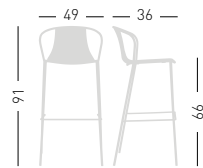

stackable / impilabile (4pcs)
A assembled / assemblato

0,41 m³ - 23,6 kg.
60x59x116cm.
4 pcs [carton]

Frame Finishing & Codes / Finiture Telaio e Codici

cod. 189. __/66A_