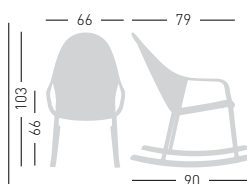

NA not assembled / non assemblato

1 Kit necessary for 1 Gianet Rocking Chair
1 Kit è necessario per 1 Gianet Rocking

0,01 m³ - 6,5 kg.
92x11x15 cm.
2 pcs [carton]

Frame Finishing & Codes / Finiture Telai e Codici

cod. 1020. __

Min. order 2 kit
each code
Ordine min 2 kit
per codice

GIANET LOUNGE FAT SEAT & BACK CUSHION / CUSCINO SEDILE SCHIENALE

Seat-back removable cushion for Gianet Lounge, suitable for outdoor purpose; wash up to 30°.
Cuscino removibile sedile-schienale per Gianet Lounge, adatto ad uso per esterni; lavabile a 30°.