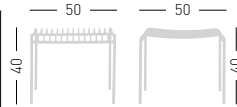

stackable / impilabile
A assembled / assemblato

0,17 m³ - 12,4 kg
60x56x51cm
2 pcs [carton]

Frame Finishing & Codes / Finiture Telai e Codici

cod. 87.--/A