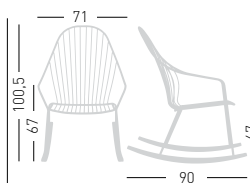

NA not assembled / non assemblato

0,72 m³ - 15,8 kg.
80x120x75cm.
1 pc [carton]

Frame Finishing & Codes / Finiture Telai e Codici

cod. 79.--/DRN

AMITHA LOUNGE FAT SEAT & BACK CUSHION / CUSCINO SEDILE SCHIENALE

Seat-back cushion for Amitha Lounge, suitable for outdoor purpose; wash up to 30°. The cushion is fixed to the chair by clip buttons.

Cuscino sedile-schienale per Amitha Lounge, adatto ad uso per esterni; lavabile a 30°. Il cuscino si fissa alla sedia per mezzo di bottoni a clip.