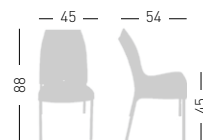

stackable / impilabile (5pcs)

A assembled / assemblato

0,39 m³ - 18 kg.
50x73x102cm.
4 pcs [carton]

Frame Finishing & Codes / Finiture Telai e Codici

cod.181.--/A

cod.181.--/IGNA fire retardant / ignifuga

Min. order 300pcs each code / Ordine min 300pz per codice