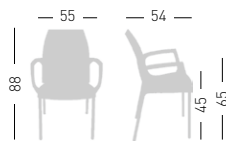

stackable / impilabile (5pcs)

A assembled / assemblato

0,46 m³ - 19 kg.
58x75x102cm.
4 pcs [carton]

Frame Finishing & Codes / Finiture Telai e Codici

cod.182.--/A

cod.182.--/IGNA fire retardant / ignifuga

Min. order 300pcs each code / Ordine min 300pz per codice