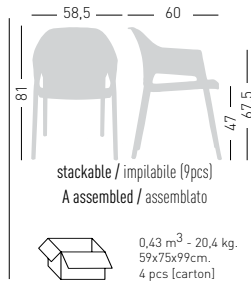

stackable / impilabile (9pcs)
A assembled / assemblato

0,43 m³ - 20,4 kg.
59x75x99cm.
4 pcs [carton]

Frame Finishing & Codes / Finiture Telai e Codici

cod.220.--/A

cod.220.--/IGN fire retardant / ignifuga
fire retardand minimum 300 pcs
ignifuga minimo 300 pz