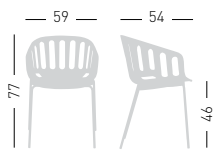

stackable / impilabile (4pcs)