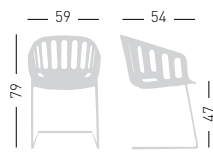

Basket

Available colors / Colori disponibili

BASKET CHAIR NA

Chromed or painted 4-Legged metal frame, techno-polymer shell.
Struttura in metallo 4 gambe, cromata o verniciata, scocca in tecnopolimero.

only for paintend frames
solo per telai verniciati

stackable / impilabile (4pcs)

NA not assembled / non assemblato
0,27 m³ - 21,60 kg.
64x64x64cm.
4 pcs [carton]

Frame Finishing & Codes / Finiture Telai e Codici

cod.268.--/NA chromed/cromata
cod.268.--/NAN black painted/verniciato nero
cod.268.--/NAB white painted/verniciato bianco
cod.268.--/NA21 painted/verniciato
cod.268.--/NA22 painted/verniciato
cod.268.--/NA35 painted/verniciato
cod.268.--/NA54 painted/verniciato

Available Painted Frame Colors / Colori disponibili Telaio Verniciato

BASKET CHAIR BP

4 polymer-steel co-injected legs structure, techno-polymer shell.
Struttura 4 gambe in co-iniezione metallo-polimero, scocca in tecnopolimero.

NA not assembled / non assemblato

0,24 m³ - 23,60 kg.
55x65,5x63cm.
4 pcs [carton]

Frame Finishing & Codes / Finiture Telai e Codici

cod.268.--/BP--

Legs and shells colors can be combined
I colori delle gambe possono essere abbinati alla scocca

Available Legs Color / Colori disponibili Gambe

BASKET CHAIR CTL

Chromed or black painted cantilevered metal frame, techno-polymer shell.
Struttura in metallo cantilever, cromata o verniciata nera, scocca in tecnopolimero.

NA not assembled / non assemblato

0,18+0,24 m³ - 22,40 kg.
60x56x51cm.
66x55x63cm.
4 pcs [carton]

Frame Finishing & Codes / Finiture Telai e Codici

cod.268.--/CTL chromed/cromata
cod.268.--/CTLN black painted/verniciato nero