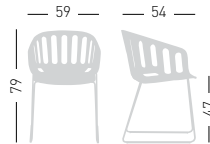

BASKET CHAIR ST

Chromed or black painted sled steel frame, techno-polymer shell.
Struttura a slitta, cromata o verniciata nera, scocca in tecnopolimero.

NA not assembled / non assemblato

Frame Finishing & Codes / Finiture Telai e Codici

cod.268.--/ST chromed/cromata
cod.268.--/STN black painted/verniciato nero

BASKET CHAIR BL

4-Legged wooden beech frame, techno-polymer shell.
Struttura in legno di faggio 4 gambe, scocca in tecnopolimero.

NA not assembled / non assemblato

Frame Finishing & Codes / Finiture Telai e Codici

cod.268.--/BL_

Felt Glides / Tappi in feltro

BASKET CHAIR U

Swivel on 4-blade aluminum painted base, with glides.
Girevole su basamento verniciato in alluminio a 4 razze su piedini.

NA not assembled / non assemblato

Frame Finishing & Codes / Finiture Telai e Codici

cod.268.--/UB white painted/verniciato bianco
cod.268.--/UN black painted/verniciato nero

Felt Glides / Tappi in feltro

BASKET CHAIR UR

Swivel on 4-blade aluminum painted base, with castors.
Girevole su basamento verniciato in alluminio a 4 razze su ruote.

NA not assembled / non assemblato

Frame Finishing & Codes / Finiture Telai e Codici

cod.268.--/URB white painted/verniciato bianco
cod.268.--/URN black painted/verniciato nero

BASKET PL

4-legged wooden swivel base with solid Oak spokes reinforced with inner steel structure, techno-polymer shell.
Base girevole con quattro razze in rovere massello, rinforzate con struttura in acciaio interna, scocca in tecnopolimero.

Oak Essence / Essenza Rovere

A assembled / assemblato

Frame Finishing & Codes / Finiture Telai e Codici

cod. 268._/PLRN Oak/Rovere