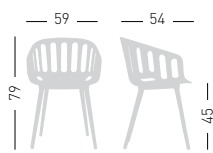

NA not assembled / non assemblato