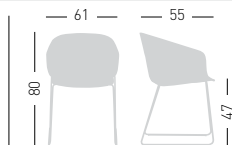

NA not assembled / non assemblato

0,24 m³ - 9,2 kg.
66x55x63cm.
1 pcs [carton]

Frame Finishing & Codes / Finiture Telai e Codici

cod.268.--/IEST chromed/cromata
cod.268.--/IESTN black painted/verniciato nero
cod.268.--/IKST chromed/cromata
cod.268.--/IKSTN black painted/verniciato nero
cod.268.--/IBST chromed/cromata
cod.268.--/IBSTN black painted/verniciato nero
cod.268.--/ISST chromed/cromata
cod.268.--/ISSTN black painted/verniciato nero
cod.268.--/IDKST chromed/cromata
cod.268.--/IDKSTN black painted/verniciato nero
cod.268/ITCST chromed/cromata
cod.268/ITCSTN black painted/verniciato nero

Fabric required
Fabbisogno di tessuto
1 pcs: Lin Mtrs 1,3 (h1,40)

Min. order 4pcs
each code
Ordine min 4pz
per codice