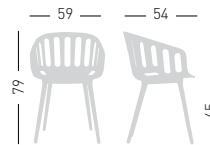

BASKET CHAIR ST

Chromed or black painted sled steel frame, techno-polymer shell.
Struttura a slitta, cromata o verniciata nera, scocca in tecnopolimero.

NA not assembled / non assemblato

Frame Finishing & Codes / Finiture Telai e Codici

cod.268.--/ST chromed/cromata
cod.268.--/STN black painted/verniciato nero

BASKET CHAIR BL

4-Legged wooden beech frame, techno-polymer shell.
Struttura in legno di faggio 4 gambe, scocca in tecnopolimero.

NA not assembled / non assemblato

Frame Finishing & Codes / Finiture Telai e Codici

cod.268.--/BL_

Felt Glides / Tappi in feltro

BASKET CHAIR U

Swivel on 4-blade aluminum painted base, with glides.
Girevole su basamento verniciato in alluminio a 4 razze su piedini.

NA not assembled / non assemblato

Frame Finishing & Codes / Finiture Telai e Codici

cod.268.--/UB white painted/verniciato bianco
cod.268.--/UN black painted/verniciato nero

Felt Glides / Tappi in feltro

BASKET CHAIR UR

Swivel on 4-blade aluminum painted base, with castors.
Girevole su basamento verniciato in alluminio a 4 razze su ruote.

NA not assembled / non assemblato

Frame Finishing & Codes / Finiture Telai e Codici

cod.268.--/URB white painted/verniciato bianco
cod.268.--/URN black painted/verniciato nero

BASKET PL

4-legged wooden swivel base with solid Oak spokes reinforced with inner steel structure, techno-polymer shell.
Base girevole con quattro razze in rovere massello, rinforzate con struttura in acciaio interna, scocca in tecnopolimero.

Oak Essence / Essenza Rovere

A assembled / assemblato

Frame Finishing & Codes / Finiture Telai e Codici

cod. 268._/PLRN Oak/Rovere