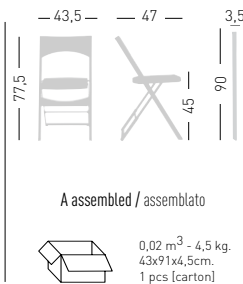

Frame Finishing & Codes / Finiture Telai e Codici

cod.29.--/A

cod.29.--/IGN fire retardant / ignifuga

fire retardand minimum 300 pcs
ignifuga minimo 300 pz

COMPACT TROLLEY/CARRELLO

Trolley for Compact chair 7 pieces / Carrello sedia Compact 7 pezzi **cod. 2006/A**
Trolley for Compact chair 14 pieces / Carrello sedia Compact 14 pezzi **cod. 2007/A**