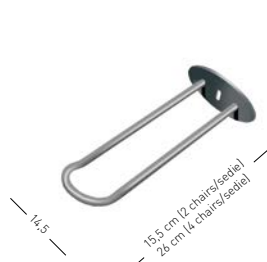

## COMPACT TROLLEY/CARRELLO

Trolley for Compact chair 7 pieces / Carrello sedia Compact 7 pezzi **cod. 2006/A**  
Trolley for Compact chair 14 pieces / Carrello sedia Compact 14 pezzi **cod. 2007/A**

**cod.2006/A**  
**cod.2007/A**

## COMPACT WALL HOOK/GANCIO A MURO

Wall hook 2 fold. chairs / Gancio a muro per 2 sedie pieghevoli **cod. 1060**  
Wall hook 4 fold. chairs / Gancio a muro per 4 sedie pieghevoli **cod. 1061**

**cod.1060** 2 chairs hook / sedie  
**cod.1061** 4 chairs hook / sedie