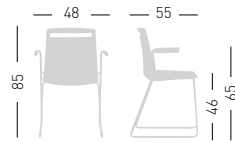

stackable / impilabile (8pcs)
NA not assembled / non assemblato

0,31 m³ - 13 kg.
61x55x93cm.
2 pcs [carton]

Frame Finishing & Codes / Finiture Telai e Codici

cod.191.--/SS chromed/cromata
cod.191.--/SSB white painted/verniciato bianco

The arm pads are in the same color of the shell
Il copribracciolo è dello stesso colore della scocca