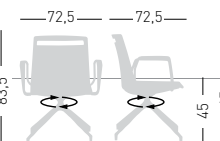

NA not assembled / non assemblato

0,60 m³ - 44 kg.
66x55x63cm.
[2x] 60x56x51cm.
4 pcs [carton]

Frame Finishing & Codes / Finiture Telai e Codici

cod.191. _ _ / UBB white/bianca

cod.191. _ _ / UNB black/nera

Armrests and base colours are combined
I colori di braccioli e base sono combinati

Felt Glides / Tappi in feltro