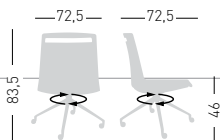

NA not assembled / non assemblato

0,48 m³ - 37 kg.
60x56x51cm.
[2x] 62x57x42cm.
4 pcs [carton]

Frame Finishing & Codes / Finiture Telai e Codici

cod.191. -- / URB white/bianca

cod.191. -- / URN black/nera