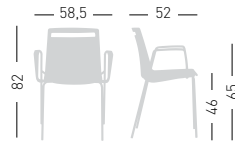

stackable / impilabile (4pcs)
NA not assembled / non assemblato

0,31 m³ - 12,2 kg.
61x55x93cm.
2 pcs [carton]

Frame Finishing & Codes / Finiture Telai e Codici

cod.191.--/TB chromed/cromata
cod.191.--/TBB white painted/verniciato bianco
cod.191.--/TBN black painted/verniciato nero