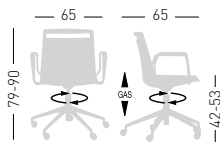

NA not assembled / non assemblato

0,25 m³ - 10,30 kg.
67x56x64,5cm.
1 pcs [carton]

Frame Finishing & Codes / Finiture Telai e Codici

cod.191. _ _ / T5RB polished/pulita

Armrest white for shells cod. 00-35
Armrest black for shells cod. 10-14-55
Bracciolo bianco per scocche cod. 00-35
Bracciolo nero per scocche cod. 10-14-55