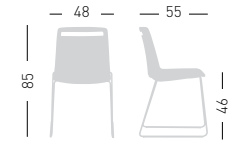

stackable / impilabile (8pcs)
NA not assembled / non assemblato

0,25 m³ - 23,40 kg.
67x56x64,5cm.
4 pcs [carton]

Frame Finishing & Codes / Finiture Telai e Codici

cod.191.--/S chromed/cromata
cod.191.--/SB white painted/verniciato bianco
cod.191.--/SN black painted/verniciato nero