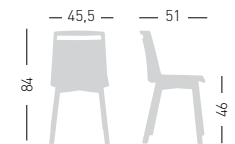

NA not assembled / non assemblato

0,32 m³ - 27 kg.
60x56x51cm.
75x55x17cm.
4 pcs [carton]

Frame Finishing & Codes / Finiture Telai e Codici

cod.191.--/BLF

Felt Glides / Tappi in feltro