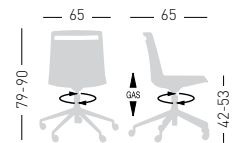

NA not assembled / non assemblato

0,25 m³ - 17,20 kg.
67x56x64,5cm.
2 pcs [carton]

Frame Finishing & Codes / Finiture Telai e Codici

cod.191._/T5R polished/pulita