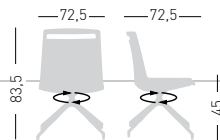

NA not assembled / non assemblato

0,54 m³ - 37 kg.
60x56x51cm.
[2x] 60x56x51cm.
4 pcs [carton]

Frame Finishing & Codes / Finiture Telai e Codici

cod.191. -- / UB white/bianca

cod.191. -- / UN black/nera

Felt Glides / Tappi in feltro