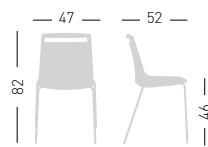

stackable / impilabile (5pcs)
NA not assembled / non assemblato

0,25 m³ - 19,8 kg.
67x56x64,5cm.
4 pcs [carton]

Frame Finishing & Codes / Finiture Telai e Codici

cod.191.--/NA chromed/cromata
cod.191.--/NAB white painted/verniciato bianco
cod.191.--/NAN black painted/verniciato nero

cod.191.--/IGNNA
fire retardant, chromed frame
ignifuga, telaio cromato
Minimum order 300pcs/ Ordine minimo 300pz