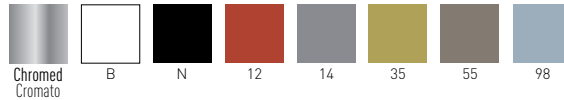

Frame Finishes / Finiture telaio