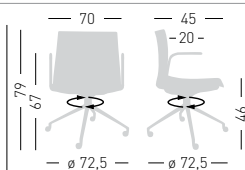

NA not assembled / non assemblato