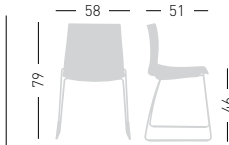

NA not assembled / non assemblato

Frame Finishing & Codes / Finiture Telai e Codici

cod. 365. __/IEST chromed/cromata
cod. 365. __/IESTB white painted/verniciato bianco
cod. 365. __/IKST chromed/cromata
cod. 365. __/IKSTB white painted/verniciato bianco
cod. 365. __/IBST chromed/cromata
cod. 365. __/IBSTB white painted/verniciato bianco
cod. 365. __/IDKST chromed/cromata
cod. 365. __/IDKSTB white painted/verniciato bianco
cod. 365/ITCST chromed/cromata
cod. 365/ITCSTB white painted/verniciato bianco

Fabric required
Fabbisogno di tessuto
1 pcs: Lin Mtrs 1,2 (h1,40)

Min. order 4pcs
each code
Ordine min 4pz
per codice