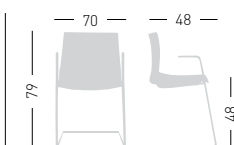

NA not assembled / non assemblato

0,62 m³ - 43 kg.
66x55x63cm.
57x63x97cm.
4 pcs [carton]

Frame Finishing & Codes / Finiture Telai e Codici

cod. 366. __-__ /IECTLS chromed/cromata
cod. 366. __-__ /IECTLSB white painted/verniciato bianco
cod. 366. __-__ /IKCTLS chromed/cromata
cod. 366. __-__ /IKCTLSB white painted/verniciato bianco
cod. 366. __-__ /IBCTLS chromed/cromata
cod. 366. __-__ /IBCTLSB white painted/verniciato bianco
cod. 366. __-__ /IDKCTLS chromed/cromata
cod. 366. __-__ /IDKCTLSB white painted/verniciato bianco
cod. 366. __-__ /ITCCTLS chromed/cromata
cod. 366. __-__ /ITCCTLSB white painted/verniciato bianco

Fabric required
Fabbisogno di tessuto
1 pcs: Lin Mtrs 0,7 (h1,40)

COM fabric min. order
10pcs each code
Tessuto cliente TC ordine
min. 10pz per codice

Min. order 4pcs
each code
Ordine min 4pz
per codice