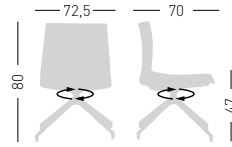

NA not assembled / non assemblato