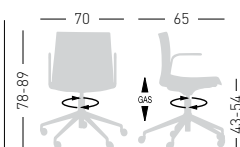

NA not assembled / non assemblato

0,24 m³ - 19 kg.
66x55x63cm.
2 pcs [carton]

Frame Finishing & Codes / Finiture Telai e Codici

cod. 365. __-__ /IET5RB polished/pulita
cod. 365. __-__ /IKT5RB polished/pulita
cod. 365. __-__ /IBT5RB polished/pulita
cod. 365. __-__ /IDKT5RB polished/pulita
cod. 365. __-__ /ITCT5RB polished/pulita

Fabric required
Fabbisogno di tessuto
1 pcs: Lin Mtrs 1,2 (h1,40)

COM fabric min. order
10pcs each code
Tessuto cliente TC ordine
min. 10pz per codice
Min. order 4pcs
each code
Ordine min 4pz
per codice