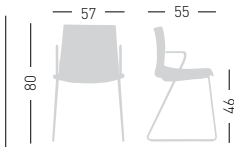

stackable / impilabile (6pcs)

NA not assembled / non assemblato