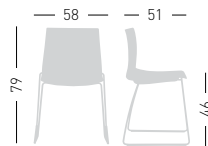

stackable / impilabile (6pcs)
NA not assembled / non assemblato

0,42 m³ - 30 kg.
60x56x51 cm.
59x53x91 cm.
4 pcs [carton]

Frame Finishing & Codes / Finiture Telai e Codici

cod. 365.__/ST chromed/cromata
cod. 365.__/STB white painted/verniciato bianco