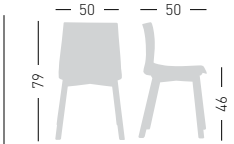

NA not assembled / non assemblato