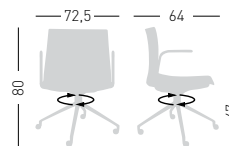

NA not assembled / non assemblato