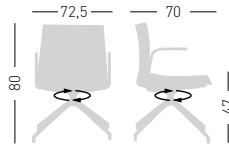

NA not assembled / non assemblato