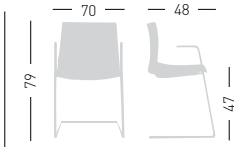

stackable / impilabile (2pcs)

NA not assembled / non assemblato