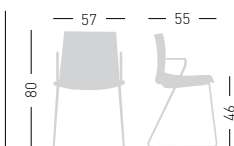

NA not assembled / non assemblato

Frame Finishing & Codes / Finiture Telai e Codici

cod. 366. __-__ /IESTS chromed/cromata
cod. 366. __-__ /IESTSB white painted/verniciato bianco
cod. 366. __-__ /IKSTS chromed/cromata
cod. 366. __-__ /IKSTSB white painted/verniciato bianco
cod. 366. __-__ /IBSTS chromed/cromata
cod. 366. __-__ /IBSTSB white painted/verniciato bianco
cod. 366. __-__ /IDKSTS chromed/cromata
cod. 366. __-__ /IDKSTSB white painted/verniciato bianco
cod. 366. __-__ /ITCSTS chromed/cromata
cod. 366. __-__ /ITCSTSB white painted/verniciato bianco

Fabric required
Fabbisogno di tessuto
1 pcs: Lin Mtrs 0,7 (h1,40)

Min. order 4pcs
each code
Ordine min 4pz
per codice