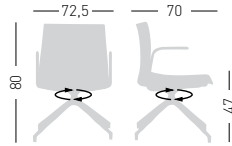

NA not assembled / non assemblato