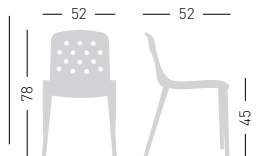

ISIDORA

4-legged stackable techno-polymer chair.
Seduta impilabile in tecnopolimero.

stackable / impilabile (6pcs)
A assembled / assemblato

0,38 m³ - 16 kg.
59x72x90cm.
4 pcs (carton)

Frame Finishing & Codes / Finiture Telai e Codici

cod.380.--/A

ISIDORA B

4-legged stackable techno-polymer chair with armrests.
Seduta impilabile in tecnopolimero con braccioli.