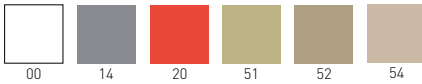

Available colors / Colori disponibili