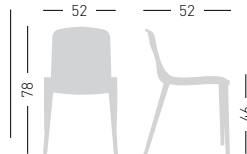

Glossy back coverings colors can be combined with the shell. I colori dei retro-schienali lucidi possono essere abbinati alla scocca.