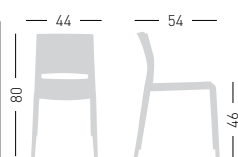

stackable / impilabile (5pcs)
A assembled / assemblato

0,32 m³ - 19,6 kg.
50x65x99cm.
4 pcs [carton]

Frame Finishing & Codes / Finiture Telai e Codici

cod.370.--/A

cod.370.00/IGN white fire retardant/bianco ignifuga

Minimum order 20pcs/ Ordine minimo 20pz

cod.370.--/IGN fire retardant/ignifuga

Minimum order 100pcs/ Ordine minimo 100pz

BAKHITA B

Twin-material techno-polymer chair
with integrated armrests.
Sedia bi-materiale in tecnopolimero
con braccioli integrati.