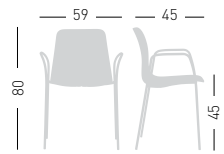

Chromed or painted 4-Legged metal frame with armrests, techno-polymer shell.
Struttura in metallo 4 gambe con braccioli, cromata o verniciata, scocca in tecnopolimero.

stackable / impilabile (4pcs)
NA not assembled / non assemblato

0,31 m³ - 12,8 kg.
58x53,5x91,5cm.
2 pcs [carton]

Frame Finishing & Codes / Finiture Telai e Codici

cod.178.--/TB chromed/cromata
cod.178.--/TBB white painted/verniciato bianco
cod.178.--/TBN black painted/verniciato nero
cod.178.--/TB12 brick painted/verniciato mattone
cod.178.--/TB55 mineral grey painted/verniciato grigio minerale