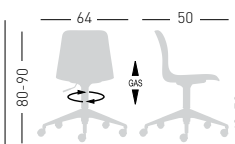

NA not assembled / non assemblato

0,24 m³ - 16,2 kg.
66x55x63cm.
2 pcs [carton]

Frame Finishing & Codes / Finiture Telai e Codici

cod.178.--/IE05R polished/lucida
cod.178.--/IE05RN black painted/verniciata nera
cod.178.--/IK05R polished/lucida
cod.178.--/IK05RN black painted/verniciata nera
cod.178.--/IB05R polished/lucida
cod.178.--/IB05RN black painted/verniciata nera
cod.178.--/ISX05R polished/lucida
cod.178.--/ISX05RN black painted/verniciata nera
cod.178.--/IDK05R polished/lucida
cod.178.--/IDK05RN black painted/verniciata nera

Min. order 4pcs
each code
Ordine min 4pz
per codice