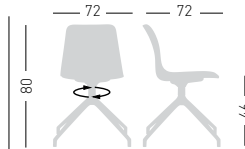

NA not assembled / non assemblato