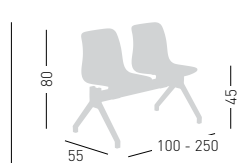

Min. order 4pcs  
each code  
Ordine min 4pz  
per codice

**UNIK PG**  
UPHOLSTERED

2-3-4-5 Seat benches. Upholstered shell and co-injected metal-polymer legs, painted beam.  
Panca a 2-3-4-5 posti. Scocca tappezzata e gambe co-iniettate metallo-polimero, trave panca verniciata.