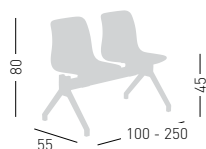

UNIK PG

2-3-4-5 seat benches, metal-polymer co-injected legs, techno-polymer shell.
Panca a 2-3-4-5 posti, gambe co-iniettate in metallo-polimero, scocca in tecnopolimero.

NA not assembled / non assemblato

Frame Finishing & Codes / Finiture Telai e Codici

0,28 m³ - 18,5 kg.
1 pcs [carton] **cod.178.--/PG2P--** (100 cm)

0,29 m³ - 24 kg.
1 pcs [carton] **cod.178.--/PG3P--** (150 cm)

0,30 m³ - 28,5 kg.
1 pcs [carton] **cod.178.--/PG4P--** (200 cm)

0,31 m³ - 34 kg.
1 pcs [carton] **cod.178.--/PG5P--** (250 cm)

Bench legs available colors: 00-10-12-14-35-51-55-98

It is possible to change a seat with a grey metal top.

Beam, accessories and an optional table-bench (370x500mm) are available standard epoxy painted Ral9006. Outdoor version on request.

Colori disponibili gambe panca: 00-10-12-14-35-51-55-98

Trave, accessori e un tavolino-panca opzionale (370x500mm) sono disponibili standard verniciati Ral9006. Versione per esterni su richiesta.

UNIK CONNECTING SYSTEM GANCIO CONNESSIONE

Set linking glides for in-line disposal.
Set piedini con agganci per disporre le sedute in linea.