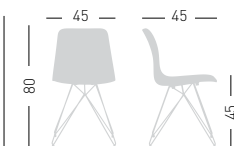

Frame Finishing & Codes / Finiture Telai e Codici

cod.178.--/TC chromed/cromata
cod.178.--/TCB white painted/verniciato bianco
cod.178.--/TCN black painted/verniciato nero