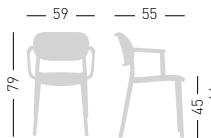

stackable / impilabile (6pcs)
A assembled / assemblato

0,38 m³ - 18 kg.
59x65x99cm
4 pcs [carton]

Frame Finishing & Codes / Finiture Telai e Codici

cod.355.--/A

**NUTA
CUSHION / CUSCINO**