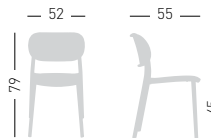

stackable / impilabile (10pcs)
A assembled / assemblato

0,38 m³ - 16 kg.
59x65x99cm
4 pcs [carton]

Frame Finishing & Codes / Finiture Telai e Codici

cod.354.--/A

NUTA B