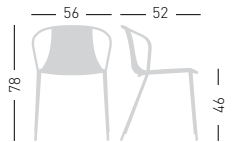

A assembled / assemblato

0,35 m³ - 11,5 kg.
57x63x97cm.
2 pcs [carton]

Frame Finishing & Codes / Finiture Telai e Codici

cod. 186. __/IKA_

cod. 186. __/IMGA_

cod. 186. __/ISA_

Min. order 4pcs
each code
Ordine min 4pz
per codice