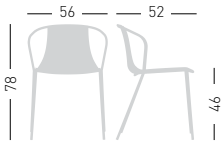

stackable / impilabile (4pcs)

A assembled / assemblato

0,35 m³ - 20 kg.
57x63x97cm.
4 pcs (carton)

Frame Finishing & Codes / Finiture Telaio e Codici

cod. 186. ___/A_

Min. order 4pcs
each code
Ordine min 4pz
per codice