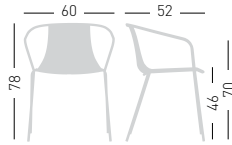

stackable / impilabile (4pcs)

A assembled / assemblato

0,35 m³ - 21 kg.
57x63x97cm.
4 pcs [carton]

Frame Finishing & Codes / Finiture Telai e Codici

cod. 187. __/A_

Min. order 4pcs
each code
Ordine min 4pz
per codice

KASIA UPHOLSTERED IMBOTTITE

Suitable for outdoor purpose with MG finishes.
Adatto all'uso per esterni con finiture MG.

Available coverings / Finiture disponibili
King fabric / Tessuto King **K** (4pcs min.)
Maglia fabric / Tessuto Maglia **MG** (4pcs min.)
Superb Trevira Velvet / Velluto Superb Trevira **S** (4pcs min.)