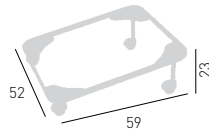

0,09 m³ - 5,5kg
61x54x25cm.
1 pc [carton]

Frame Finishing & Codes / Finiture Telai e Codici

cod.2002/A

available for model: Lilibet - Lilibet B
disponibile per versione: Lilibet - Lilibet B

Lilibet
stackable on trolley 14 pcs
impilabili su carrello 14 pcs

Lilibet B
stackable on trolley 8 pcs
impilabili su carrello 8 pcs