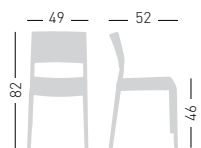

stackable / impilabile (8pcs)

A assembled / assemblato

0,32 m³ - 17,6 kg.
50x65x99cm.
4 pcs (carton)

Frame Finishing & Codes / Finiture Telai e Codici

cod. 373. __/A