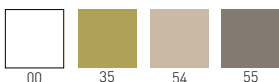

Gianet Lounge

Available colors / Colori disponibili

GIANET LOUNGE

Stackable lounge armchair in technopolymer.
Poltrona lounge impilabile in tecnopolimero.

stackable / impilabile (4pcs)
A assembled / assemblato

0,75 m³ - 25,8 kg.
69x96x113 cm.
4 pcs [carton]

Frame Finishing & Codes / Finiture Telai e Codici

cod. 216. __/A

KIT GIANET ROCKING LOUNGE

Sled kit with integrated skidproof glides for Gianet Rocking Lounge.
Kit slitte con tappi antiscivolo integrati per Gianet Rocking Lounge.

Na not assembled / non assemblato

1 Kit necessary for 1 Gianet Rocking Chair /
1 Kit è necessario per 1 Gianet Rocking

0,01 m³ - 6,5 kg.
92x11x15 cm.
2 pcs [carton]

Frame Finishing & Codes / Finiture Telai e Codici

cod. 1020. __

GIANET LOUNGE FAT SEAT & BACK CUSHION / CUSCINO SEDILE SCHIENALE

Seat-back removable cushion for Gianet Lounge, suitable for outdoor purpose; wash up to 30°.
Cuscino removibile sedile-schienale per Gianet Lounge, adatto ad uso per esterni; lavabile a 30°.

1,1 Kg.
Inside chairs boxes
Inseriti nella
scatola delle sedie

Frame Finishing & Codes / Finiture Telai e Codici

cod. 439. __

Available fabric
Tessuti disponibili
GR