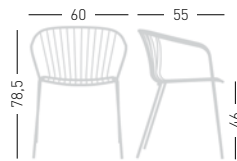

stackable / impilabile (4pcs)
A assembled / assemblato

0,32 m³ - 29,5 kg.
59x65x85 cm.
4 pcs [carton]

Frame Finishing & Codes / Finiture Telai e Codici

cod. 78.__/A

Min. order 4pcs
each code
Ordine min 4pz
per codice