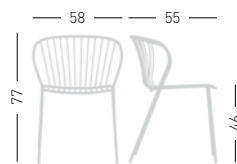

stackable / impilabile (4pcs)
A assembled / assemblato

0,32 m³ - 28 kg.
59x65x85 cm.
4 pcs [carton]

Frame Finishing & Codes / Finiture Telai e Codici

cod. 77.__/A

Min. order 4pcs
each code
Ordine min 4pz
per codice