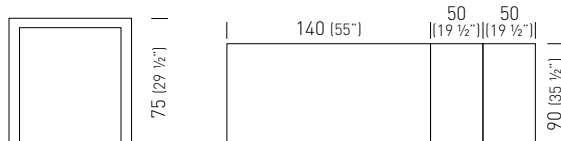

Aprio is an extendable rectangular garden table, with an epoxy powder coated aluminum frame and compact laminate top. Thanks to the construction materials and the telescopic extending frame, integrated with the legs, the table lends itself perfectly to both indoor and outdoor use. The patented extension system allows the structure to slide, keeping the legs always at the ends of the table. A quick coupling system allows easy extension by inserting one or two of the leaves that are hidden within the frame itself.

140+50+50x90

TAPRC417. \_\_-\_\_ /H75

0.90m<sup>3</sup> / 48kg / 1pc